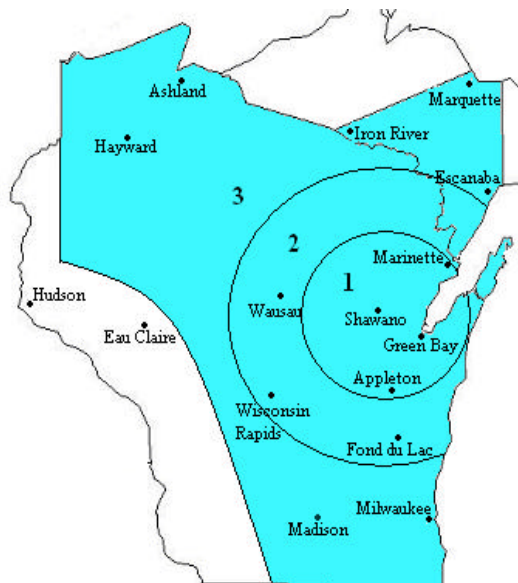

Free delivery in shaded area for orders of 500 boardfeet or more

Delivery rates for orders under 500 boardfeet:

Zone #1 $50
Zone #2 $60
Zone #3 $70

Deliveries outside these areas negotiated on an individual basis

Please Note: We are unable to deliver orders of less than 200 boardfeet