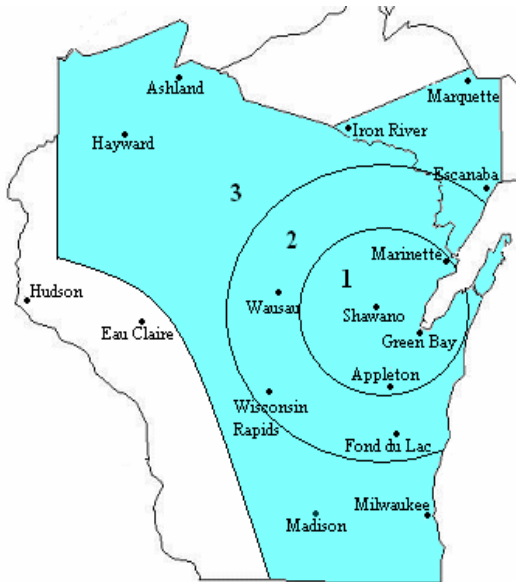

Free delivery in shaded area for orders of 500 boardfeet or more

Delivery rates for orders under 500 boardfeet:

- Zone #1 $50
- Zone #2 $60
- Zone #3 $70

Deliveries outside these areas negotiated on an individual basis

Please Note: We are unable to deliver orders of less than 200 boardfeet