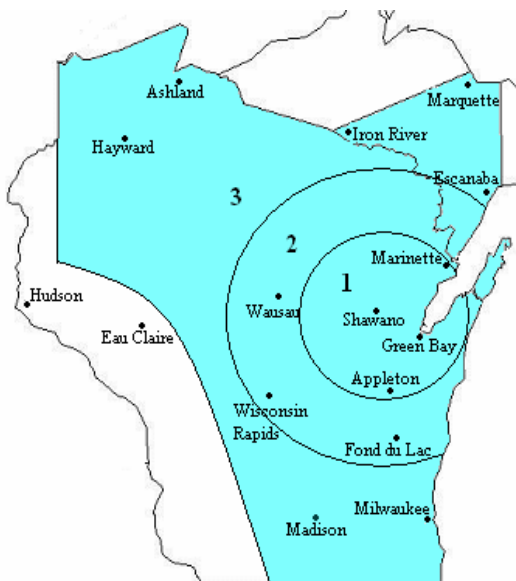

Free delivery in shaded area for orders of 500 boardfeet or more

Delivery rates for orders under 500 boardfeet:

- Zone #1 $50
- Zone #2 $60
- Zone #3 $70

Deliveries outside these areas negotiated on an individual basis

Please Note: We are unable to deliver orders of less than 200 boardfeet